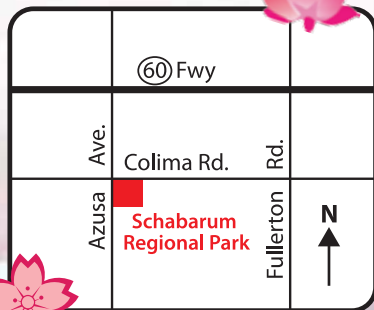

Events Featuring (10 AM - 2 PM):

- Taiko (Japanese Drumming)
- Kendo
- Karate
- Ume Wine Making Demo
- Dragon Dance
- Line Dance
- Chinese Martial Art
- Jazz Band
- Social Dance
- Yunji Dance
- Tai Chi

Feel free to bring your own food for BBQ or Picnic after the events. We will have Karaoke from 12 p.m. to 2 p.m.

*Schabarum Regional Park Support Foundation is a non-profit organization (section 501 (C) (3) of Internal Revenue Code) dedicated to promoting and improving Schabarum Regional Park. All proceeds generated from any of the Foundation-sponsored programs & events go toward promoting & improving the park.